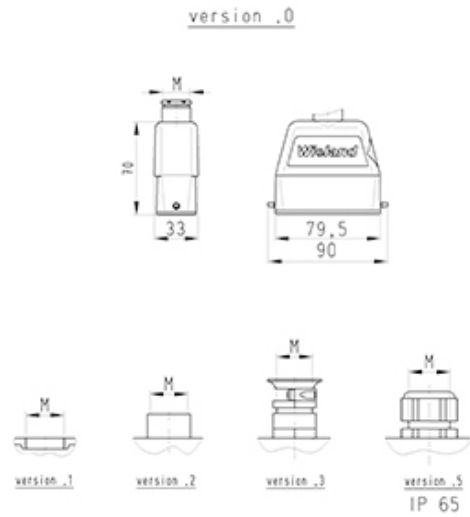

Datasheet

Item No. 76.354.2535.2

Hood HD GOT GI 25 M25 50 A2

revos HD size 16/25 hood with intermediate support M25, top cable entry, single locking lever

Item No.	76.354.2535.2
EAN	4015573625976
order unit	1 Piece(s)

Approvals

Technical data

General

ArticlePrice	udp_no_price
Nominal voltage	500
Housing material	Aluminium
Colour	Grey
Surface	With powder coating
Degree of protection (IP)	Other
UV resistant	Yes
Inflammability class of insulation material acc. with UL94	Other
Operating temperature range min.	-40 °C
Operating temperature range max.	120 °C

Model

DIN-size	16/25
Model	male
Locking mechanism	Single locking lever
Cable entry	Above
Type of cable	Intermediate support
With cable screw gland	No
Thread size M	25
Hinged lid	No
EMC-version	No